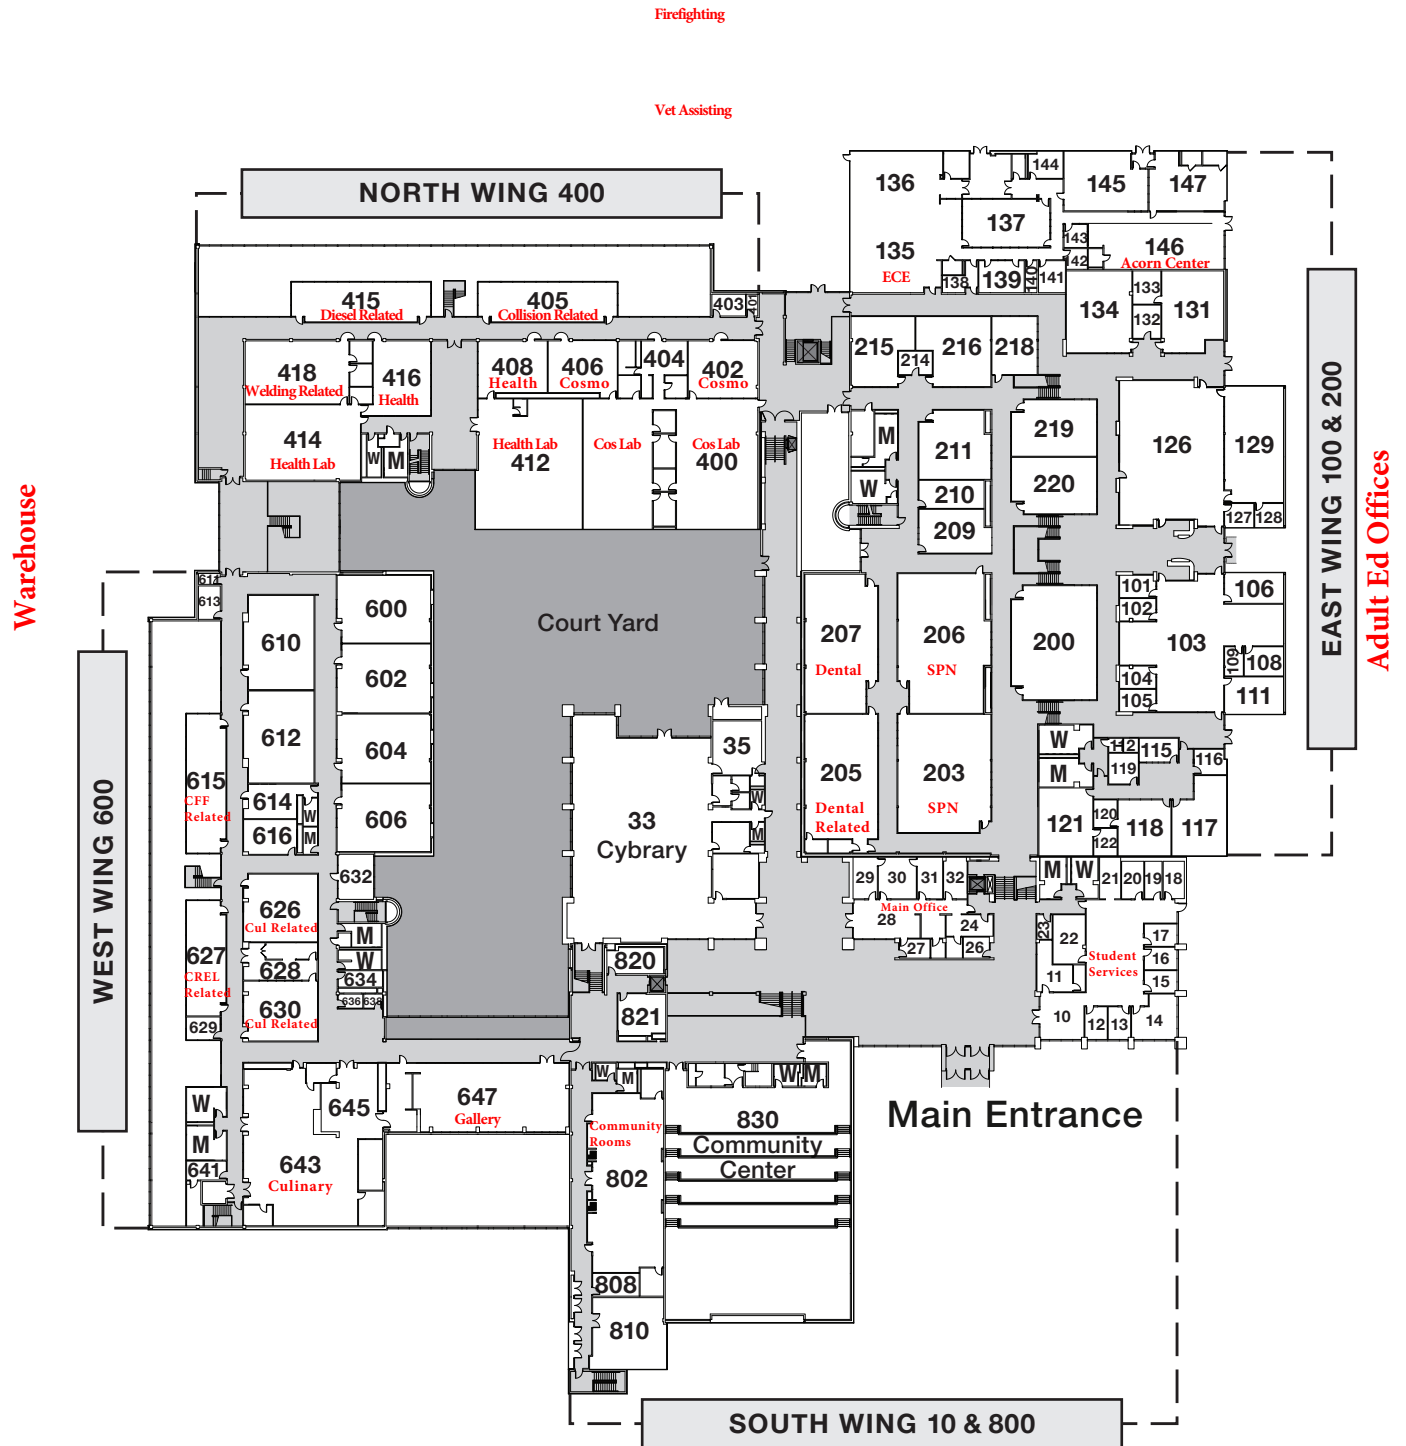

Scarlet Oaks Campus

Lower Level (LL)

Firefighting

Vet Assisting

Warehouse

Adult Ed Offices

Scarlet Oaks Campus

Upper Level (UL)

- W Women's Restroom
- M Men's Restroom
- Elevator
- Stairs